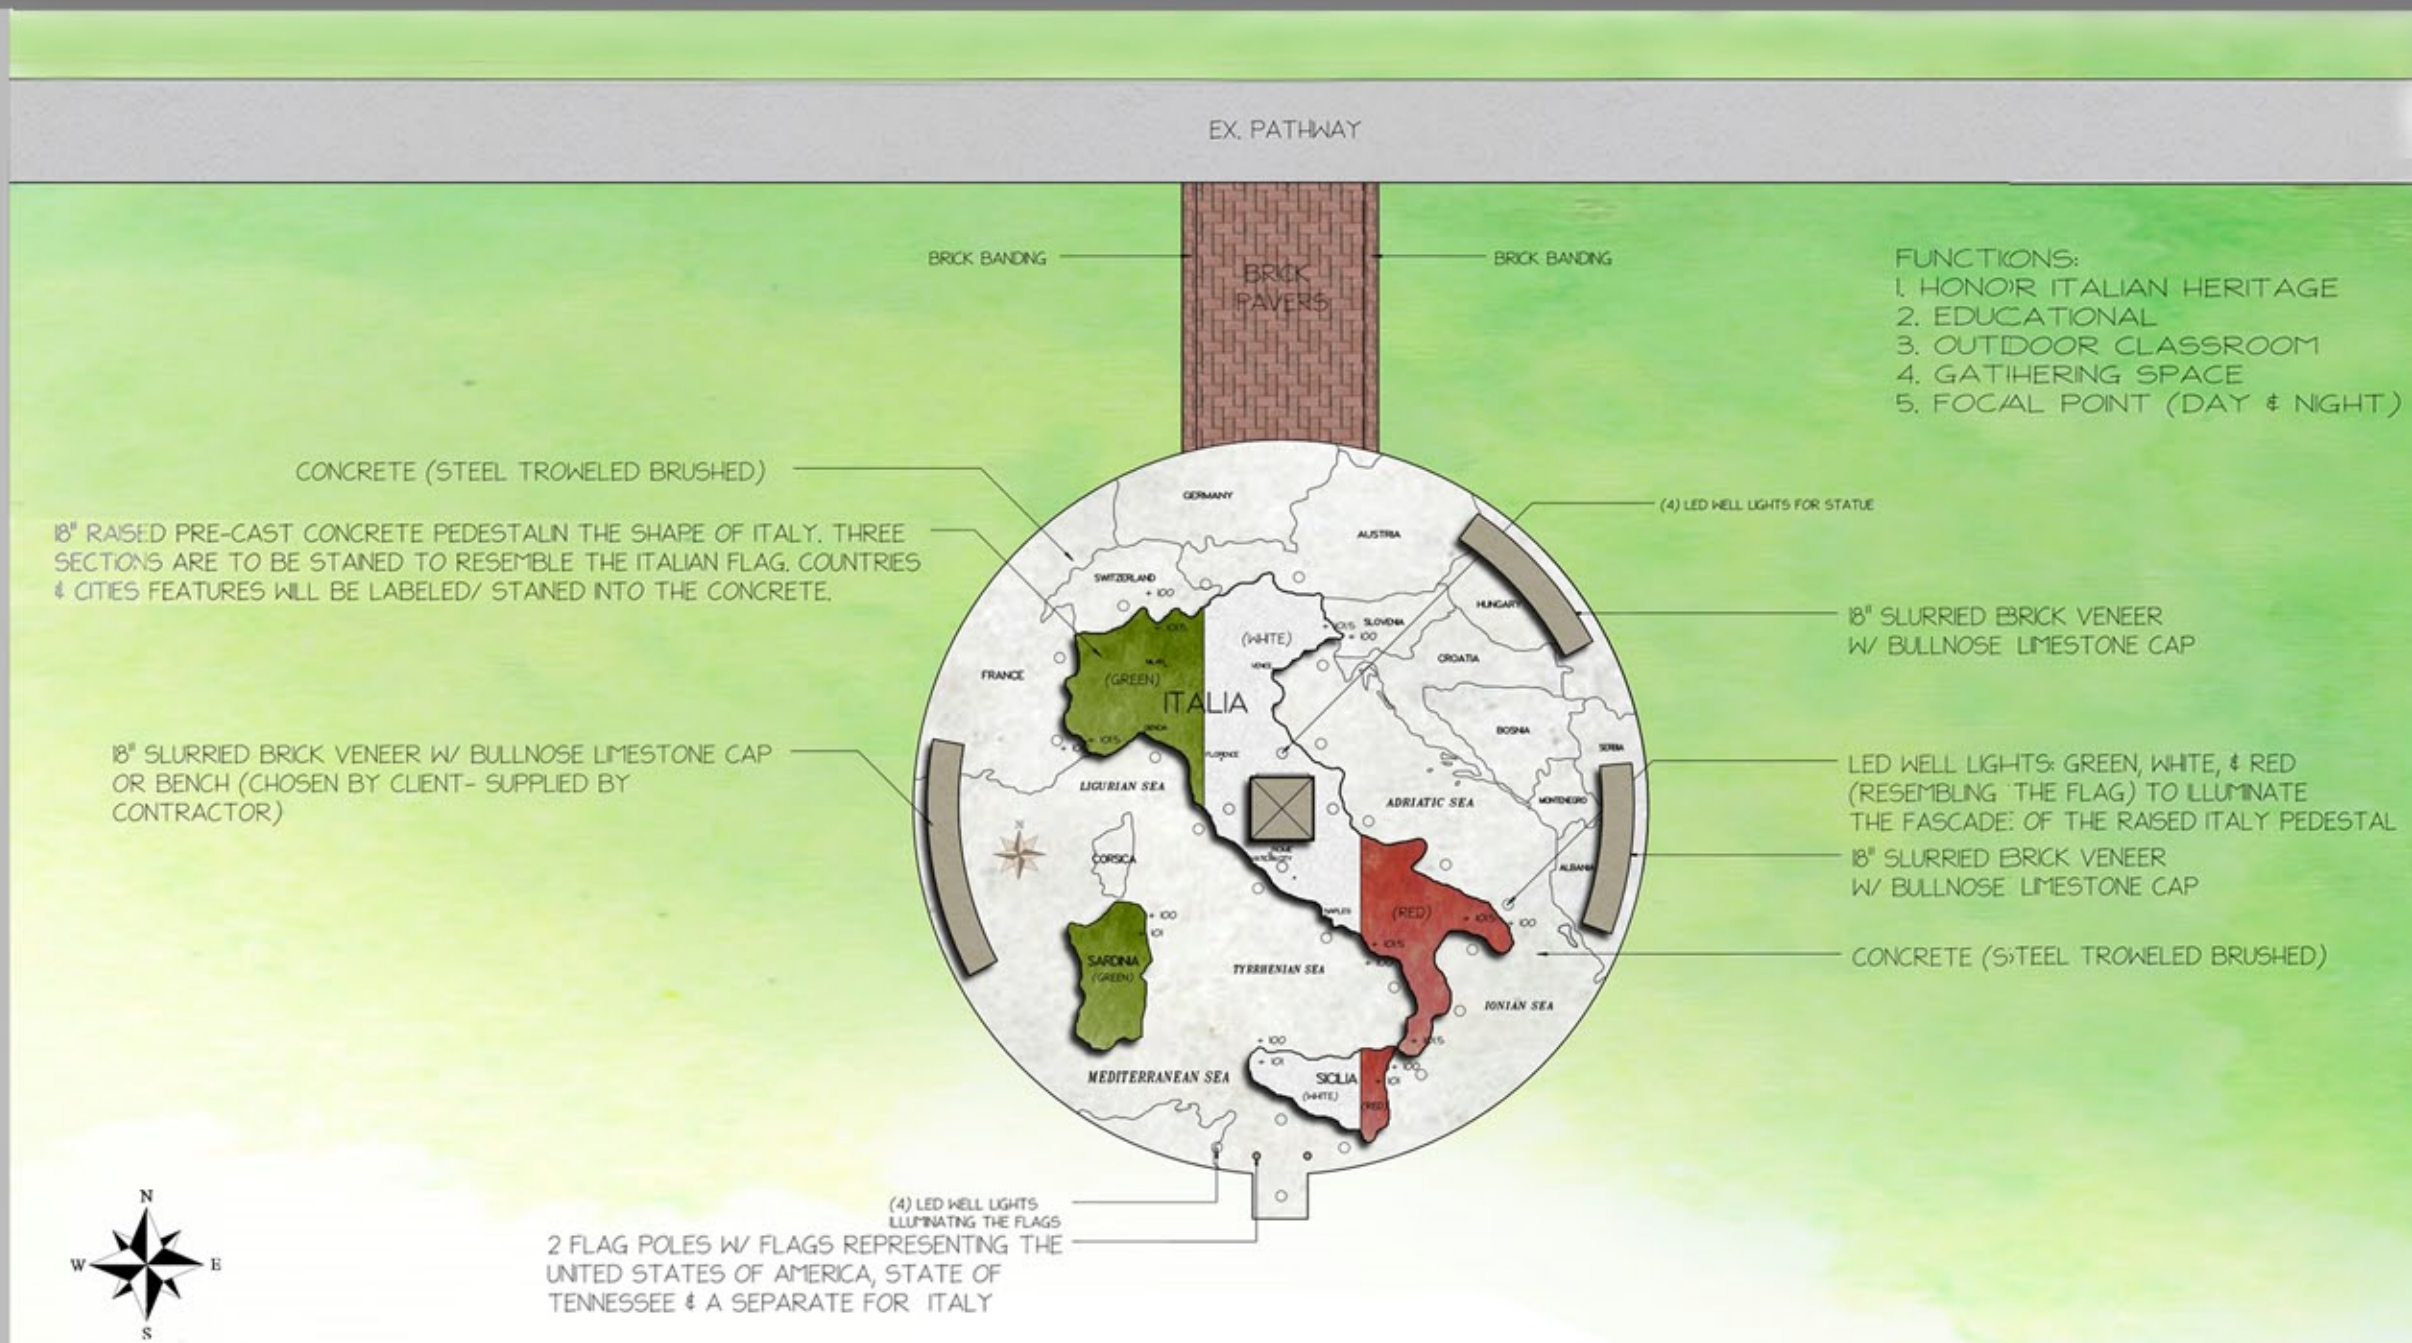

COLUMBUS STATUE *RELOCATING TO MARQUETTE PARK*

PLAN VIEW

CONTEXT MAP

Special Features/ Components: At night alternating green, white, red LED well lights will illuminate the facade of the 18" raised Italy pedestal, Italy's mainland and islands will be stained on the horizontal plane in the Italian colors to honor the Italian heritage and add to the unique characteristics of the space. In the decorative concrete, the surrounding context and main cities of Italy will be etched into the hardscape. The space will be utilized in many ways including an outdoor classroom space, educational purposes, a comfortable seating space, and a focal point/ landmark for Marquette Park to name a few. This will bring much needed publicity for Marquette Park and all festivities that are held there annually.

PERSPECTIVES

STREET VIEW PERSPECTIVE FROM PARK AVE FACING SOUTH:
At night, 17 LED well lights surrounding the raised Italy pedestal will illuminate its facade alternating green, white, and red to represent the Italian flag's colors. This will be visible from not only from the park, but also the adjacent Park Avenue.

BIRD'S EYE PERSPECTIVE OF THE STATUE AREA SHOWING THE RAISED COUNTRY OF ITALY AND THE SURROUNDING CONTEXT:
The raised Italy and three benches offer enough seating and an excellent opportunity for local schools to utilize as an outdoor classroom.

BIRD'S EYE VIEW OF THE COLUMBUS STATUE'S PROPOSED AREA IN RELATION TO THE EXISTING WALKING PATH

DESIGNED BY
ANDREW BUTAS WITH

Michael Hatcher & Associates, Inc.
Landscape Architecture + Construction + Horticulture Services
www.hatcherlandscape.com