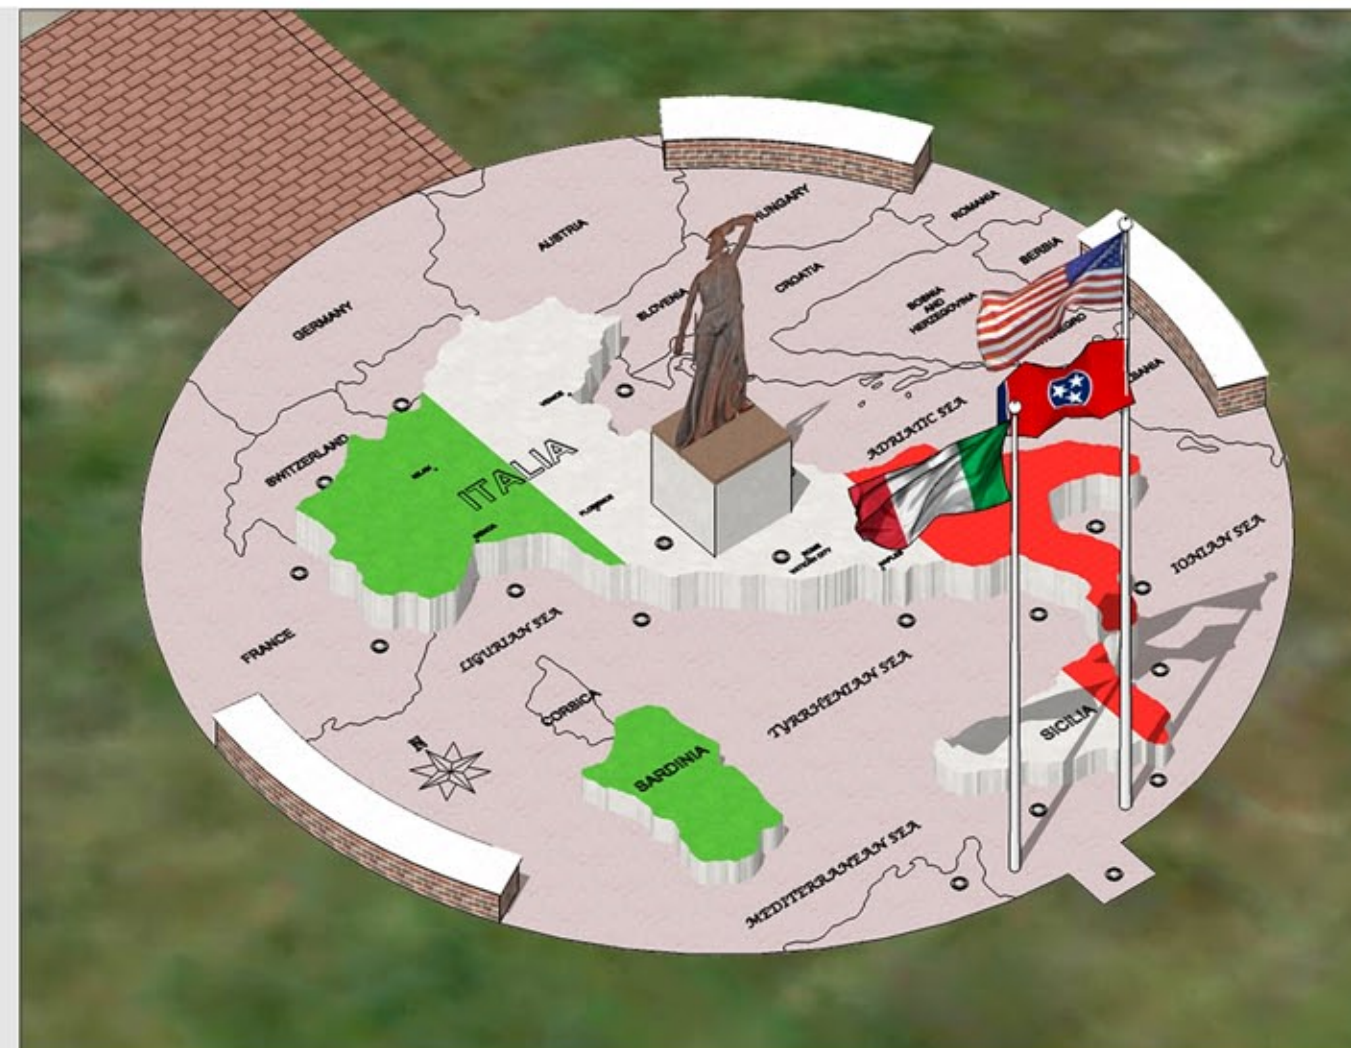

COLUMBUS STATUE *RELOCATING TO MARQUETTE PARK*

PLAN VIEW

CONTEXT MAP

Special Features/ Components: At night alternating green, white, red LED well lights will illuminate the facade of the 18" raised Italy pedestal, Italy's mainland and islands will be stained on the horizontal plane in the Italian colors to honor the Italian heritage and add to the unique characteristics of the space. In the decorative concrete, the surrounding context and main cities of Italy will be etched into the hardscape. The space will be utilized in many ways including an outdoor classroom space, educational purposes, a comfortable seating space, and a focal point/ landmark for Marquette Park to name a few. This will bring much needed publicity for Marquette Park and all festivities that are held there annually.

PERSPECTIVES

STREET VIEW PERSPECTIVE FROM PARK AVE FACING SOUTH:
At night, 17 LED well lights surrounding the raised Italy pedestal will illuminate its facade alternating green, white, and red to represent the Italian flag's colors. This will be visible from not only from the park, but also the adjacent Park Avenue.

BIRD'S EYE PERSPECTIVE OF THE STATUE AREA SHOWING THE RAISED COUNTRY OF ITALY AND THE SURROUNDING CONTEXT:
The raised Italy and three benches offer enough seating and an excellent opportunity for local schools to utilize as an outdoor classroom.

BIRD'S EYE VIEW OF THE COLUMBUS STATUE'S PROPOSED AREA IN RELATION TO THE EXISTING WALKING PATH

DESIGNED BY
ANDREW BUTAS WITH

Michael Hatcher & Associates, Inc.
Landscape Architecture + Construction + Horticulture Services
www.hatcherlandscape.com