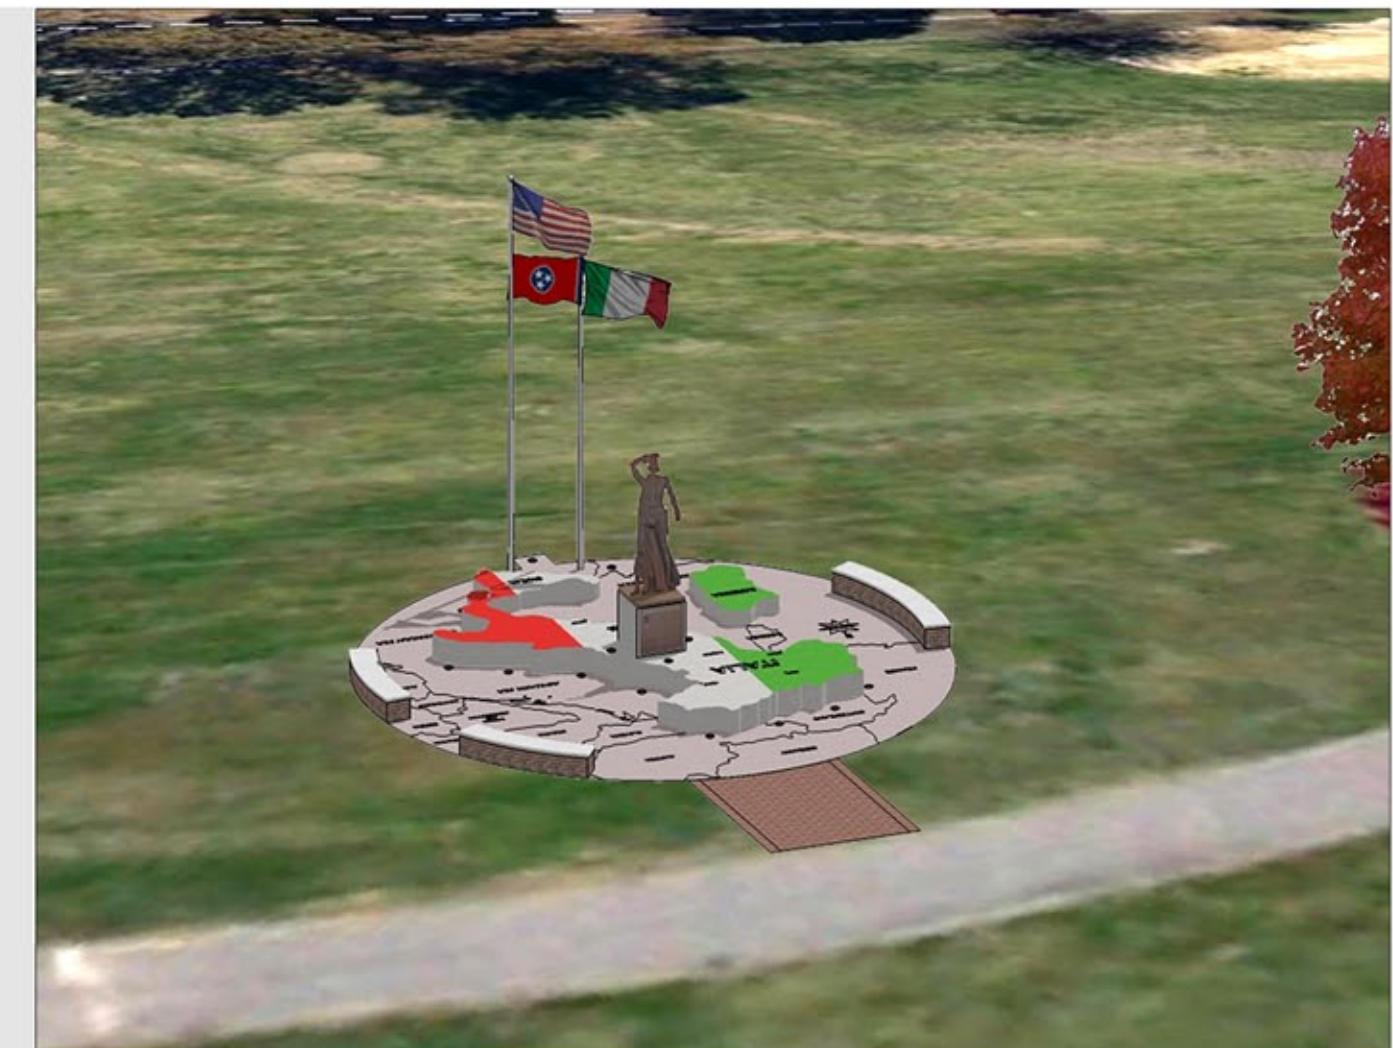

COLUMBUS STATUE *RELOCATING TO MARQUETTE PARK*

PLAN VIEW

CONTEXT MAP

Special Features/ Components: At night alternating green, white, red LED well lights will illuminate the facade of the 18" raised Italy pedestal, Italy's mainland and islands will be stained on the horizontal plane in the Italian colors to honor the Italian heritage and add to the unique characteristics of the space. In the decorative concrete, the surrounding context and main cities of Italy will be etched into the hardscape. The space will be utilized in many ways including an outdoor classroom space, educational purposes, a comfortable seating space, and a focal point/ landmark for Marquette Park to name a few. This will bring much needed publicity for Marquette Park and all festivities that are held there annually.

PERSPECTIVES

STREET VIEW PERSPECTIVE FROM PARK AVE FACING SOUTH:
At night, 17 LED well lights surrounding the raised Italy pedestal will illuminate its facade alternating green, white, and red to represent the Italian flag's colors. This will be visible from not only from the park, but also the adjacent Park Avenue.

BIRD'S EYE PERSPECTIVE OF THE STATUE AREA SHOWING THE RAISED COUNTRY OF ITALY AND THE SURROUNDING CONTEXT:
The raised Italy and three benches offer enough seating and an excellent opportunity for local schools to utilize as an outdoor classroom.

BIRD'S EYE VIEW OF THE COLUMBUS STATUE'S PROPOSED AREA IN RELATION TO THE EXISTING WALKING PATH

DESIGNED BY
ANDREW BUTAS WITH

Michael Hatcher & Associates, Inc.
Landscape Architecture + Construction + Horticulture Services
www.hatcherlandscape.com