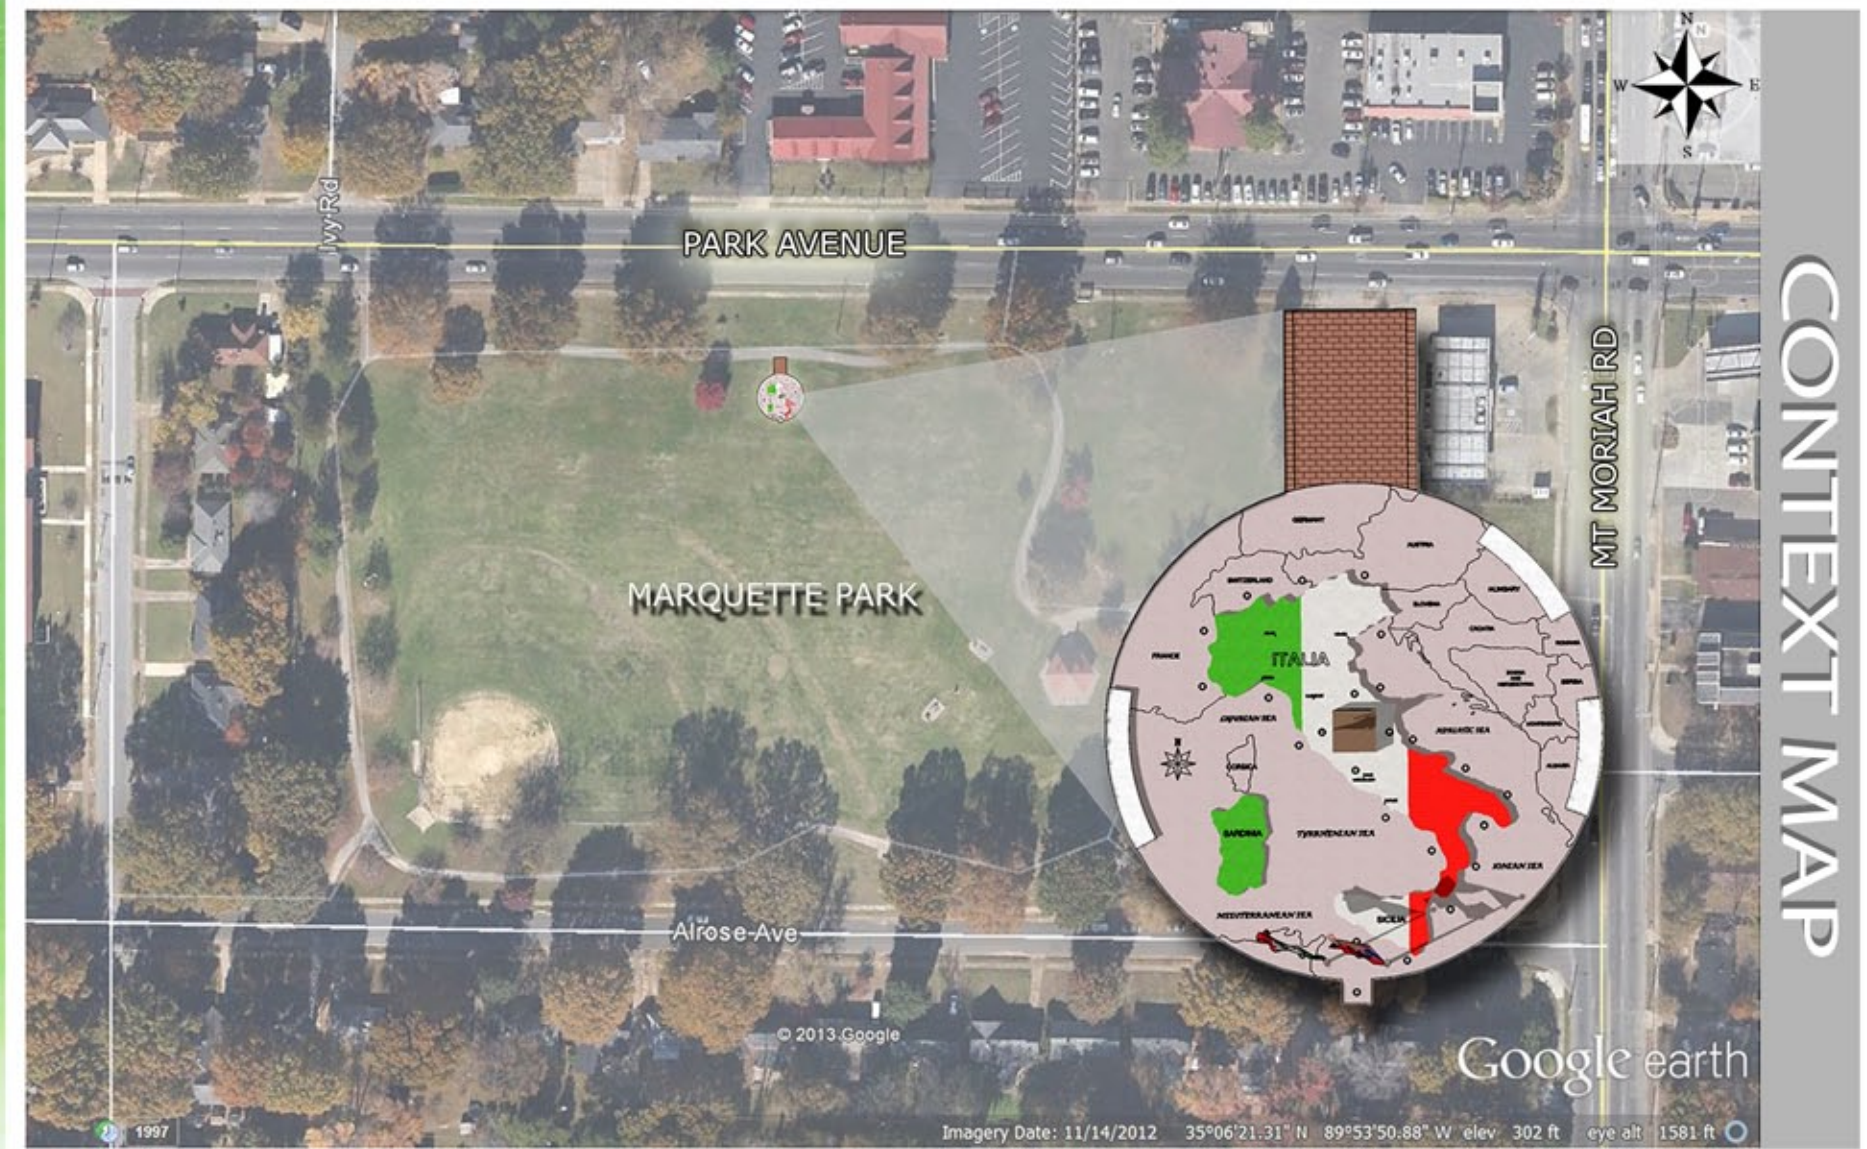

COLUMBUS STATUE *RELOCATING TO MARQUETTE PARK*

PLAN VIEW

CONTEXT MAP

Special Features/ Components: At night alternating green, white, red LED well lights will illuminate the facade of the 18" raised Italy pedestal, Italy's mainland and islands will be stained on the horizontal plane in the Italian colors to honor the Italian heritage and add to the unique characteristics of the space. In the decorative concrete, the surrounding context and main cities of Italy will be etched into the hardscape. The space will be utilized in many ways including an outdoor classroom space, educational purposes, a comfortable seating space, and a focal point/ landmark for Marquette Park to name a few. This will bring much needed publicity for Marquette Park and all festivities that are held there annually.

PERSPECTIVES

STREET VIEW PERSPECTIVE FROM PARK AVE FACING SOUTH:
At night, 17 LED well lights surrounding the raised Italy pedestal will illuminate its facade alternating green, white, and red to represent the Italian flag's colors. This will be visible from not only from the park, but also the adjacent Park Avenue.

BIRD'S EYE PERSPECTIVE OF THE STATUE AREA SHOWING THE RAISED COUNTRY OF ITALY AND THE SURROUNDING CONTEXT:
The raised Italy and three benches offer enough seating and an excellent opportunity for local schools to utilize as an outdoor classroom.

BIRD'S EYE VIEW OF THE COLUMBUS STATUE'S PROPOSED AREA IN RELATION TO THE EXISTING WALKING PATH

DESIGNED BY
ANDREW BUTAS WITH

Michael Hatcher & Associates, Inc.
Landscape Architecture + Construction + Horticulture Services
www.hatcherlandscape.com